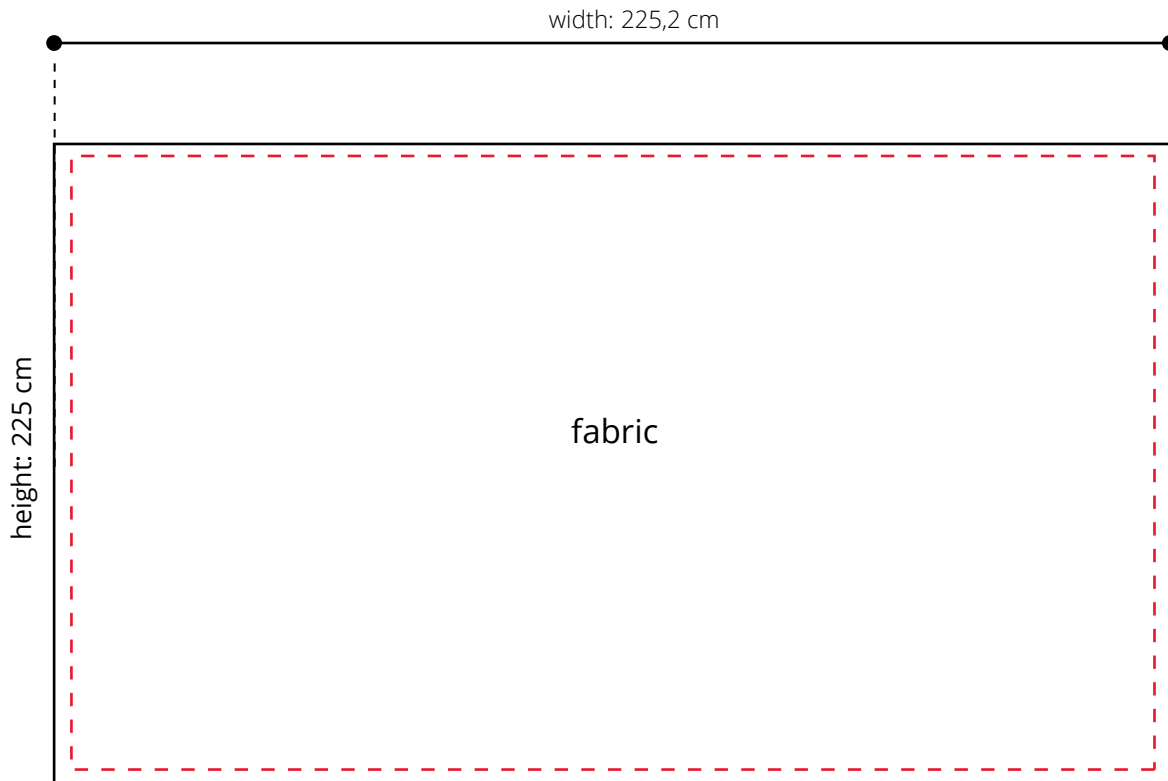

Streza SEG Pop-Up Straight 3x3 - Backside only

Document specifications: 225,2 cm x 225 cm

· - - - Visible size backside : 2252 x 2250 mm

— Document size : 2252 x 2250 mm

. - - - Safety zone : 2192 x 2190 mm
keep important information inside this field

SPECIFICATIONS :

- Color Mode : CMYK
- Resolution : 72 dpi
- All fonts transferred to outline
- File format : PDF
- **No bleed or cutting marks**
- Overprint off