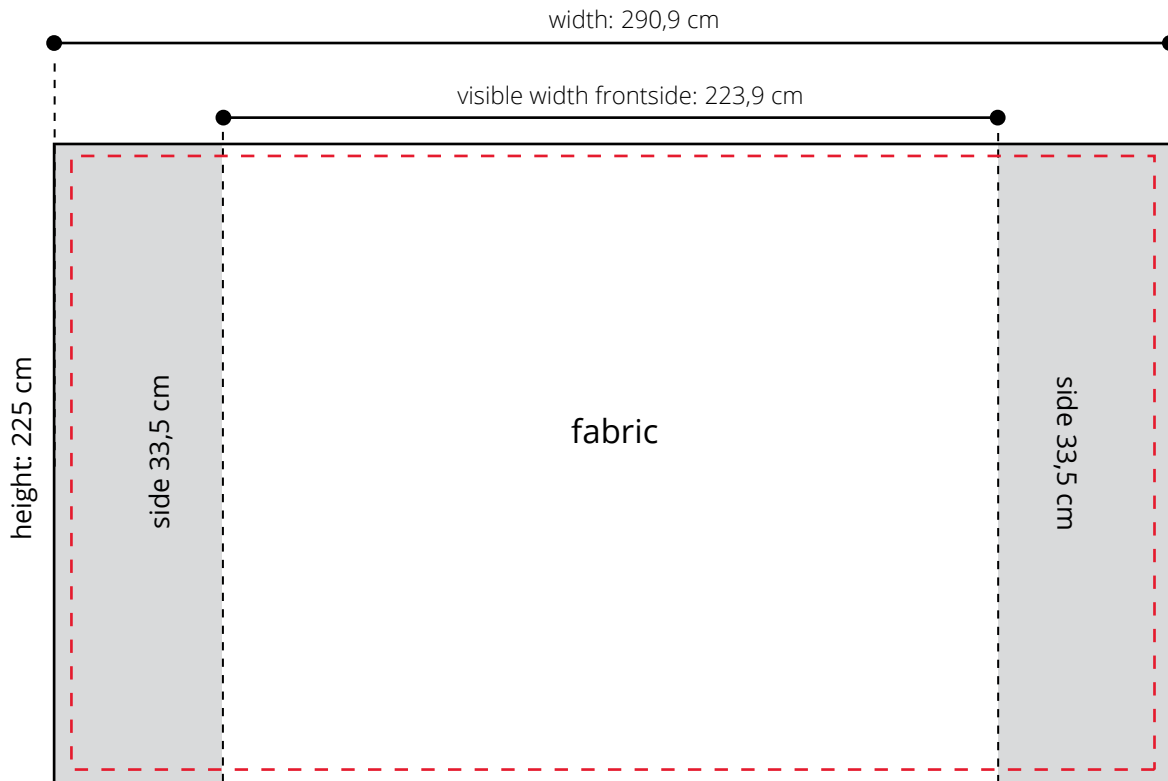

Streza SEG Pop-Up Straight 3x3 (2,25 m)

Document specifications: 290,9 cm x 225 cm

· - - - Visible size frontside : 2239 x 2250 mm

— Document size : 2909 x 2250 mm

· - - - Safety zone : 2849 x 2190 mm
keep important information inside this field

SPECIFICATIONS :

- Color Mode : CMYK
- Resolution : 72 dpi
- All fonts transferred to outline
- File format : PDF
- **No bleed or cutting marks**
- Overprint off