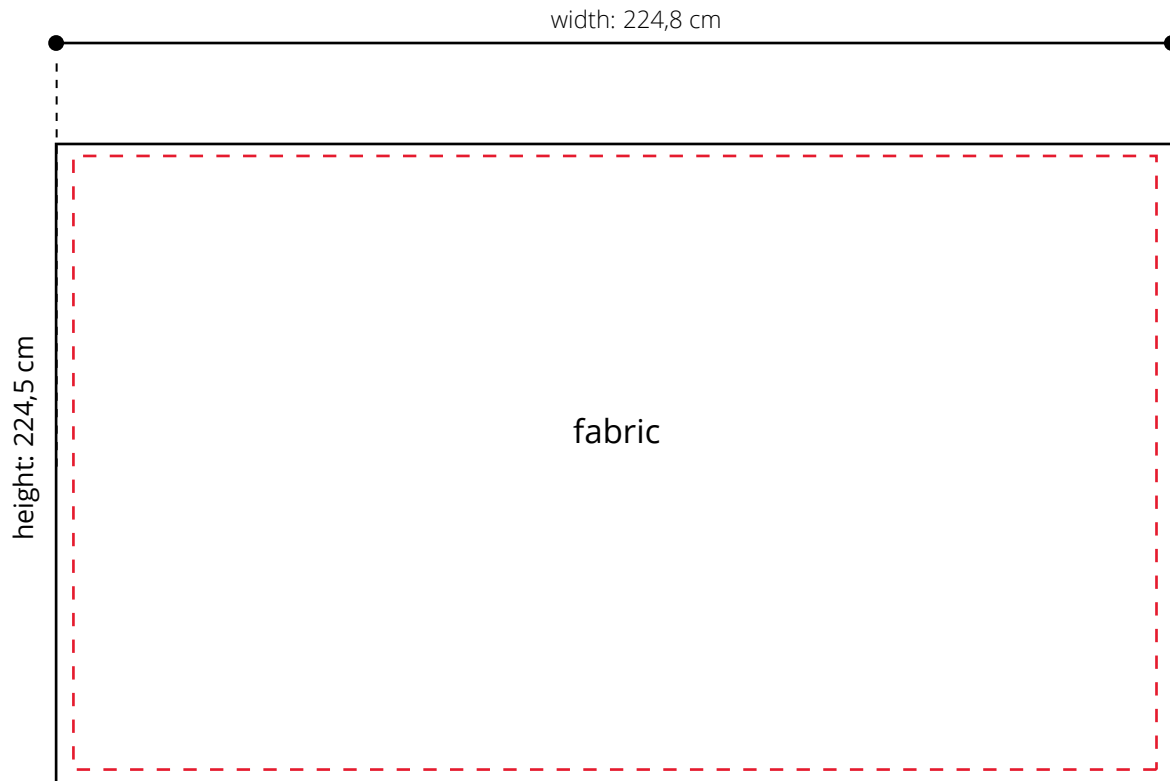

## Streza SEG Pop-Up Straight 3x3 - Backside only

Document specifications: 224,8 cm x 224,5 cm

· - - - Visible size backside : 2248 x 2245 mm

— Document size : 2248 x 2245 mm

· - - - Safety zone : 2188 x 2185 mm  
keep important information inside this field

### **SPECIFICATIONS :**

- Color Mode : CMYK
- Resolution : 72 dpi
- All fonts transferred to outline
- File format : PDF
- **No bleed or cutting marks**
- Overprint off