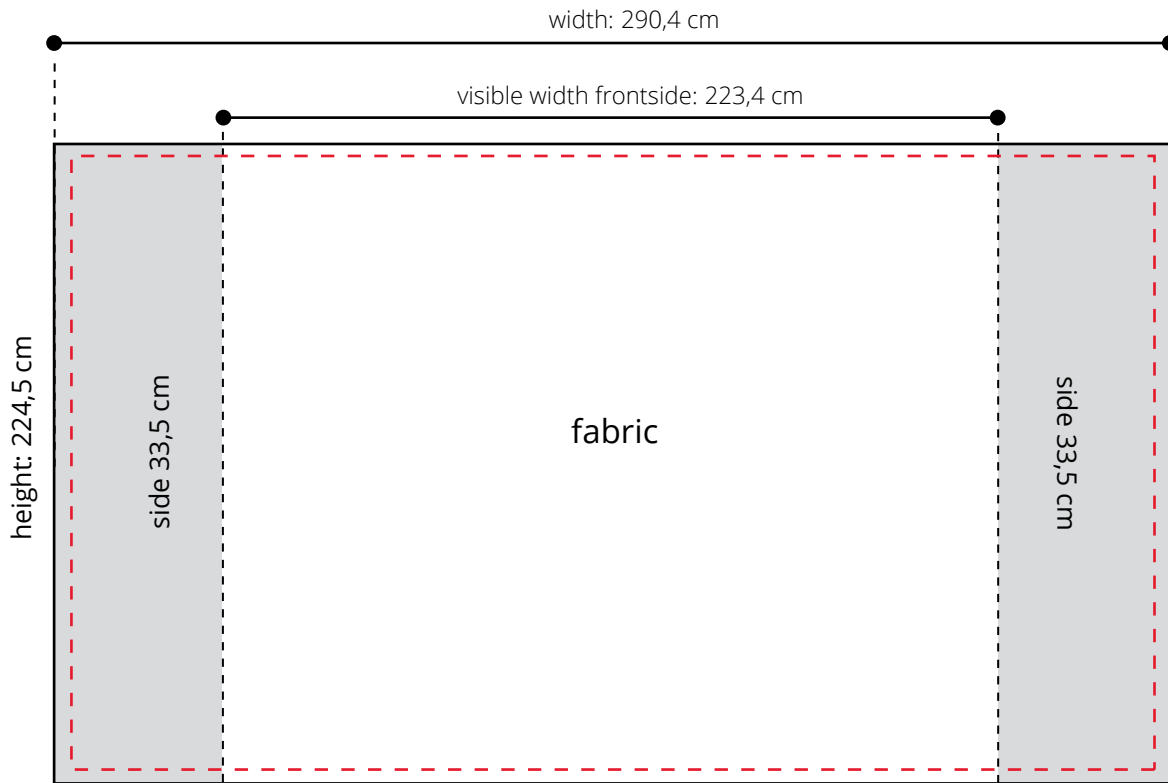

## Streza SEG Pop-Up Straight 3x3 (2,25 m)

Document specifications: 290,4 cm x 224,5 cm

· - - - Visible size frontside : 2234 x 2245 mm

— Document size : 2904 x 2245 mm

· - - - Safety zone : 2844 x 2185 mm  
keep important information inside this field

### **SPECIFICATIONS :**

- Color Mode : CMYK
- Resolution : 72 dpi
- All fonts transferred to outline
- File format : PDF
- **No bleed or cutting marks**
- Overprint off